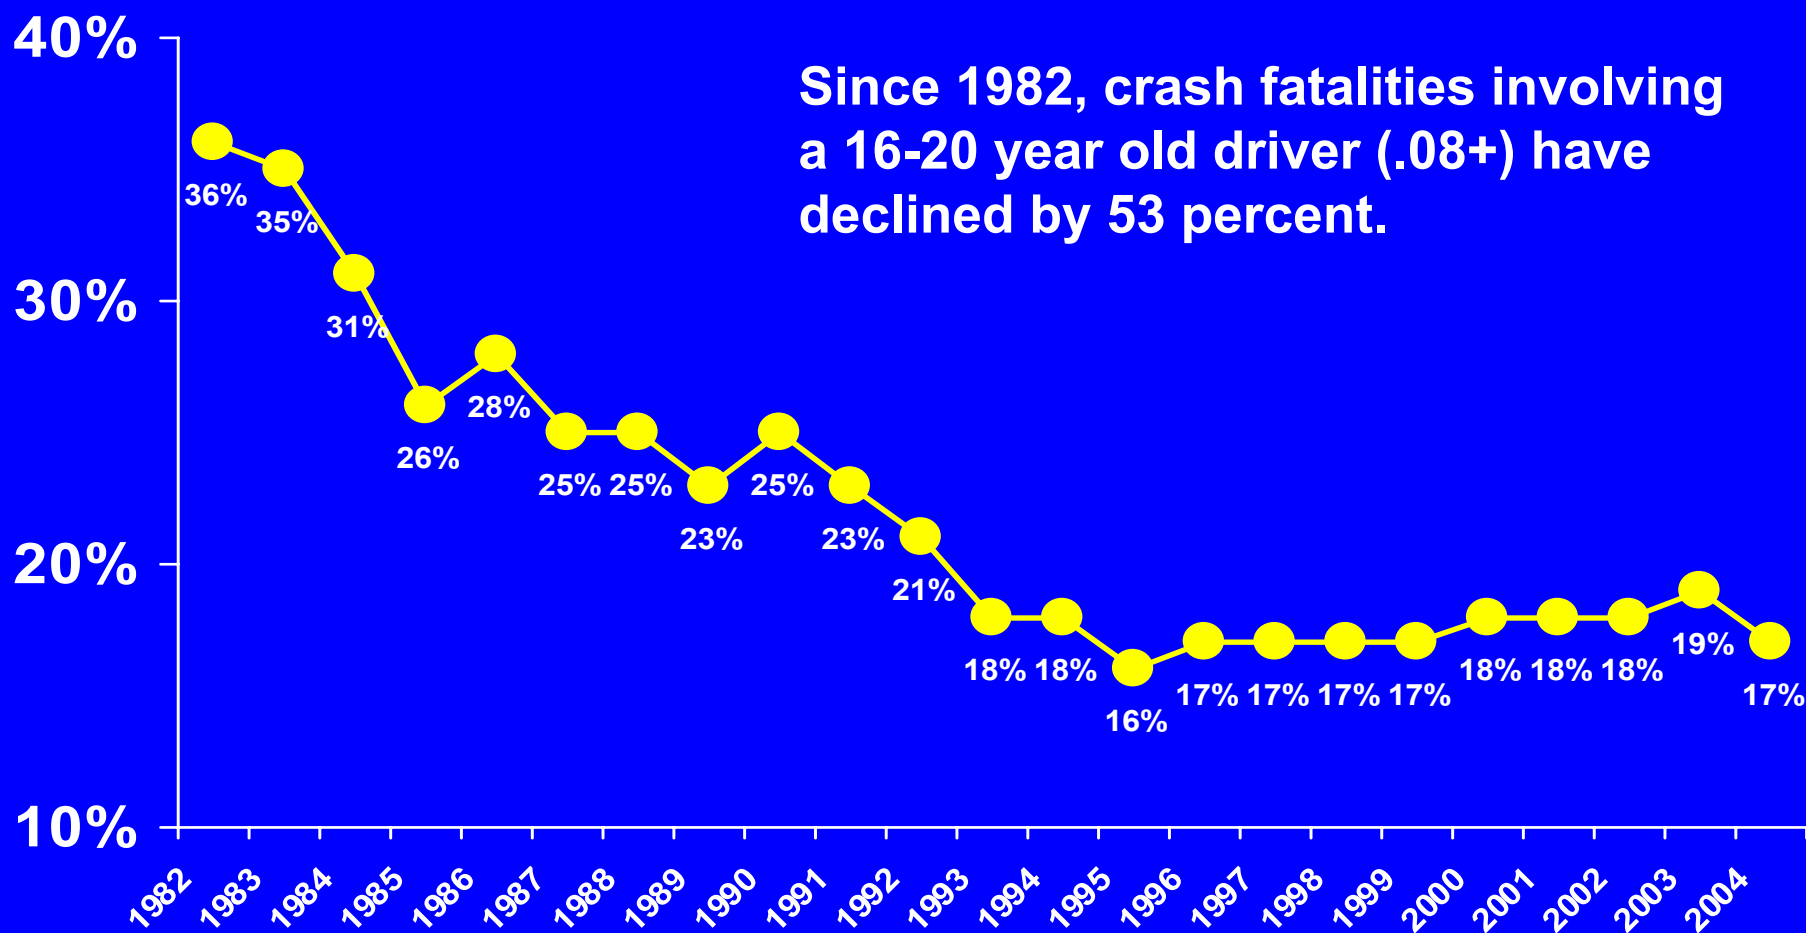

Crash Fatalities Involving a 16-20 Year Old Driver (.08+)

Source: U.S. Department of Transportation; National Highway Traffic Safety Administration; [Traffic Safety Facts 2004](#)