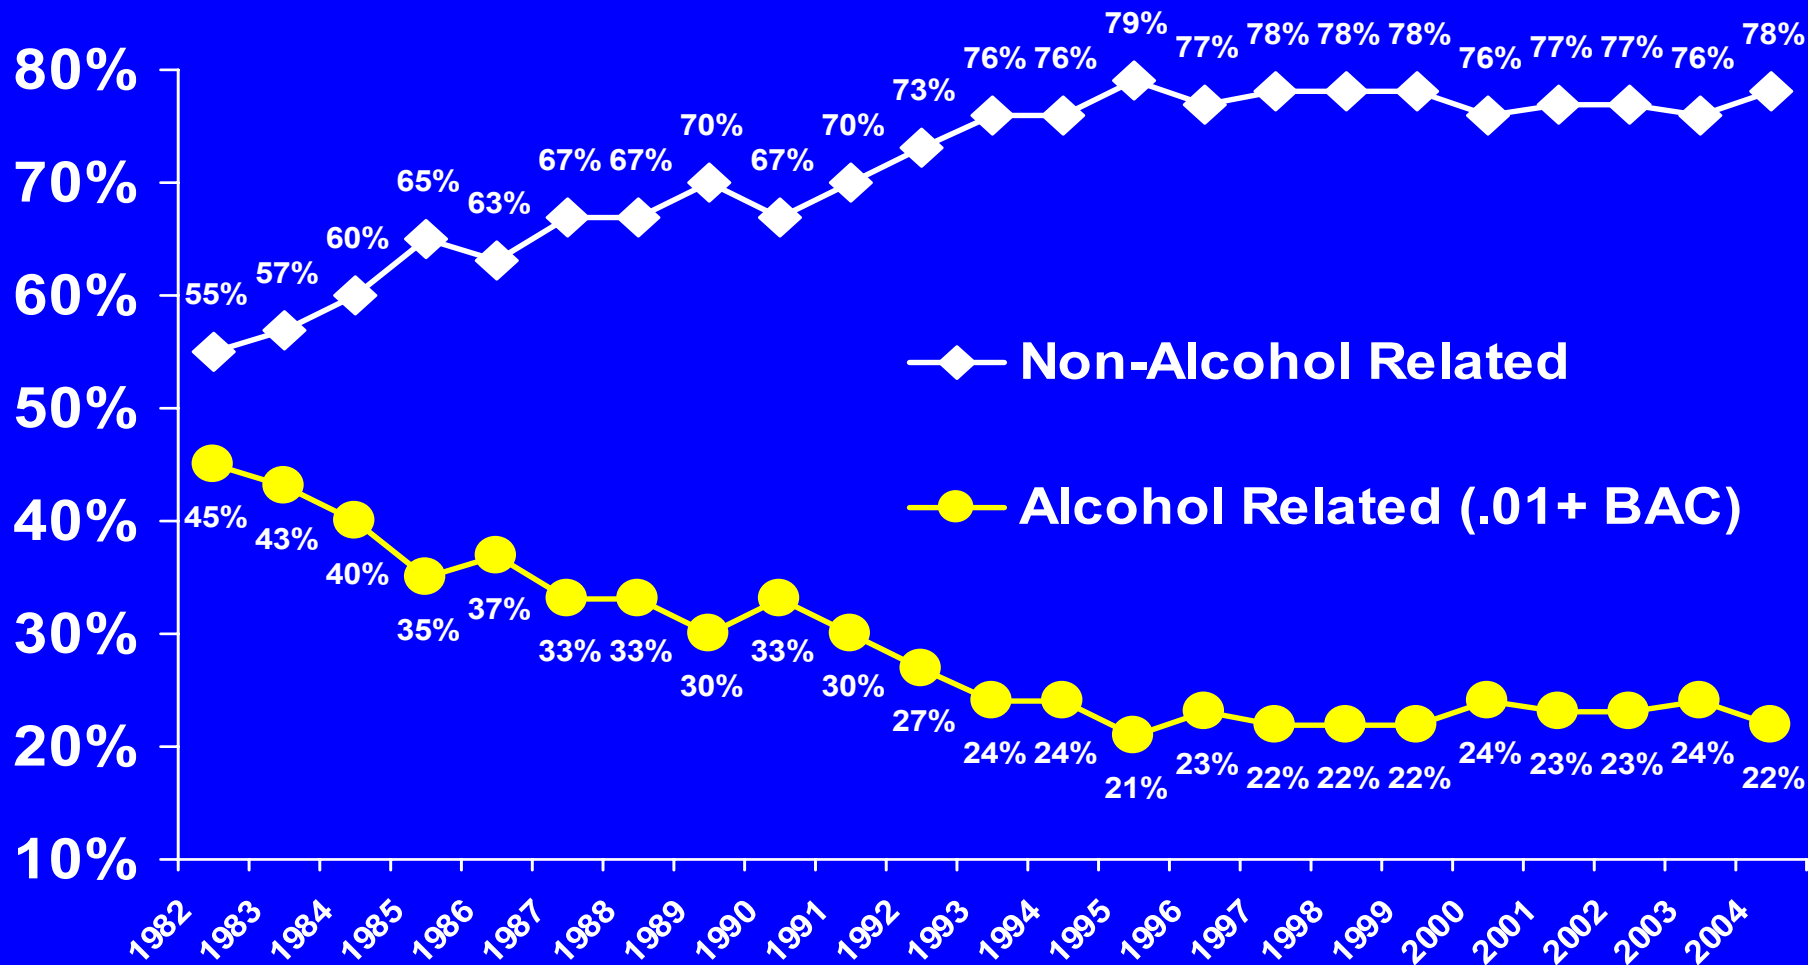

Crash Fatalities Involving a 16-20 Year Old Driver

Source: U.S. Department of Transportation; National Highway Traffic Safety Administration; [Traffic Safety Facts 2004](#)